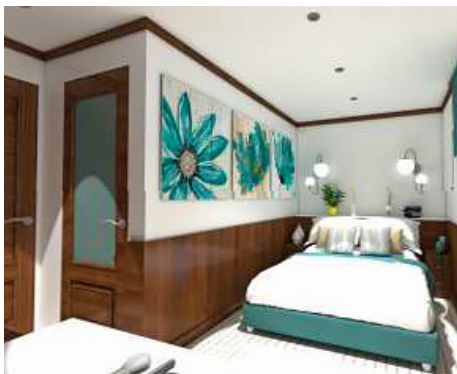

## MS MARE BLU

**MS Mare Blu** (2018) is a brand new ship which will be launched in 2018. The ship is 52m long, 9.2m wide with a cruising speed of max 12NM. This modern cruiser will offer 20 spacious outside cabins with private bathroom, hair dryer and A/C. With a capacity for 40 passengers, the ship will also have free WiFi (restrictions may apply) and satellite TV. A spacious Sun Deck will allow guests to soak up the Adriatic sunshine and relax with a drink whilst taking in the wonderful scenery that the Adriatic coastline has to offer.

#### MAIN DECK (14 CABINS)

Cabin Size: 14-16m<sup>2</sup>

- 5 Doubles (A)
- 3 Twins (A+)
- 1 Twin/Double (A+)
- 5 Doubles (A+)

#### LOWER DECK (6 CABINS)

Cabin Size: 14-15m<sup>2</sup>

- 2 Twins (B)
- 1 Twin/Double (B)
- 3 Doubles (B)

Cabins are equipped with windows or portholes, some of them can be opened. Each cabin is equipped with a working desk with 1 chair, closet, safe, mirror, bathroom (toilet/shower, hair dryer, vanity mirror).